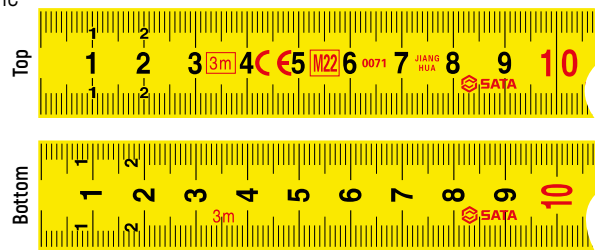

Integrated D-ring with keychain attachment for carrying or storing convenience

Blade lock holds blade at any length

Tape measure hook with automatic reset setting, ensuring that both internal and external measurement start from zero position

Two-sided Blades Make Measuring Easier

Metric

Metric / SAE

Built-in D-Ring for a Comfortable Carry

All our new tapes have an integrated D-ring design, perfect for the convenient and comfortable keychain on shorter tapes or as a safety tether attachment point on longer tapes when working at height.

Every new SATA tape features an innovative blade with markings on both sides – standard on the front and vertical on the back – to make your measuring jobs easier and more efficient. Superior performance that saves you time.

Choose your Tape Measure

Article Code	Description	Length	Width	Scale
ST91311E	Tape Measure 2 m x 13 mm	2 m	13 mm	Metric
ST91312E	Tape Measure 3 m x 16 mm	3 m	16 mm	Metric
ST91315E	Tape Measure 5 m x 25 mm	5 m	25 mm	Metric
ST91316E	Tape Measure 8 m x 25 mm	8 m	25 mm	Metric
ST91317E	Tape Measure 10 m x 25 mm	10 m	25 mm	Metric
ST91318E	Tape Measure 3 m / 10' x 16 mm	3 m / 10'	16 mm	Metric / SAE
ST91322E	Tape Measure 5 m / 16' x 19 mm	5 m / 16'	19 mm	Metric / SAE
ST91323E	Tape Measure 8 m / 26' x 25 mm	8 m / 26'	25 mm	Metric / SAE